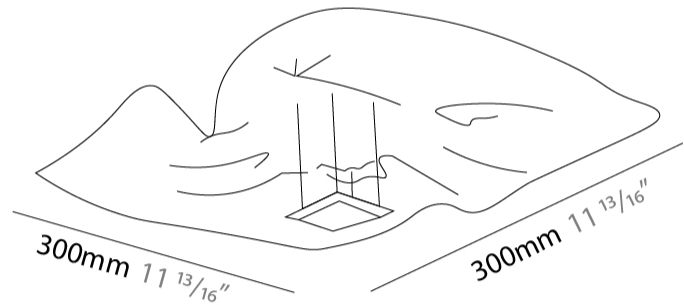

PROJECT	_____
TYPE	_____
SPECIFIER	_____
QUANTITY	_____
DATE	_____

CRASH SURFACE

D132047- _____
base number

1. To build a product code in our configurator select the specify button on the base model # product page
2. To build a manual product code on this datasheet choose from the options listed below in blue font and add the suffix to the base model #

GENERAL

Series: Crash
Brand: Knikerboker
Division: Design
Mounting Type: Surface
Mounting Location: Ceiling

PHYSICAL

Shape: Rectangle
Length (mm): 300
Length (in): 11 ¹³/₁₆
Width (mm): 300
Width (in): 11 ¹³/₁₆
Light Distribution: Indirect
Fixture Finish: EWH / EBK / MAN / COF / PRD / SLF / GLF / CLF / BRL / EWS / EWG / EWC / EWR / EBS / EBG / EBC / EBC / EBB / MAS / MAD / MAC / MAB / COS / CGO / CCL / CBL / PRS / PRG / PRC / PRB
Fixture Material: Metal

ELECTRICAL

Lamp Type: LED
Input Wattage (W): 10.5
Total Output Wattage (W): 10
Dimming: Tri-Mode (Non-Dimming and Phase Dimming (120Vac only) and 0-10V Dimming)
Driver Included: Yes
Driver Location: Integrated
Driver Type: Constant Current - Universal
Driver Class: Class 2
Input Voltage (V): 120 - 277
Constant Current (MA): 250
Upon Request: 0-10Vdc dimming / Phase dimming @120Vac only / 277Vac

LED

Number of LEDs: 1
Color Temperature (°K): 3000
Max. Delivered Lumen (lm): 1100
CRI: >85 CRI
Lamp Life (hrs): 50000

OPTICAL

RATINGS AND CERTIFICATIONS

Certified By: Certified for North American Standards
IP rating: IP20