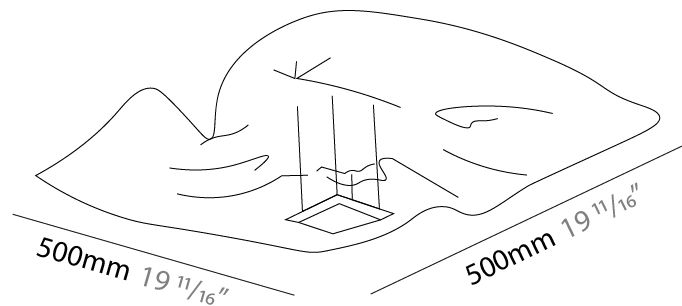

GENERAL

Series: Crash _____

Brand: Knikerboker _____

Division: Design _____

Mounting Type: Surface _____

Mounting Location: Ceiling _____

PHYSICAL

Shape: Rectangle _____

Length (mm): 500 _____

Length (in): 19 ¹¹/₁₆ _____

Width (mm): 500 _____

Width (in): 19 ¹¹/₁₆ _____

Height (mm): 300 _____

Height (in): 11 ¹³/₁₆ _____

Light Distribution: Indirect _____

Fixture Finish: EWH / EBK / MAN / COF / PRD / SLF / GLF / CLF / BRL / EWS / EWG / EWC / EWR / EBS / EBG / EBC / EBC / EBB / MAS / MAD / MAC / MAB / COS / CGO / CCL / CBL / PRS / PRG / PRC / PRB _____

Fixture Material: Metal _____

ELECTRICAL

Lamp Type: LED _____

Input Wattage (W): 21 _____

Total Output Wattage (W): 20 _____

Dimming: Tri-Mode (Non-Dimming and Phase Dimming (120Vac only) and 0-10V Dimming) _____

Driver Included: Yes _____

Driver Location: Integrated _____

Driver Type: Constant Current - Universal _____

Driver Class: Class 2 _____

Input Voltage (V): 120 - 277 _____

Constant Current (MA): 250 _____

LED

Number of LEDs: 2 _____

Color Temperature (°K): 3000 _____

Max. Delivered Lumen (lm): 2200 _____

CRI: >85 CRI _____

Lamp Life (hrs): 50000 _____

OPTICAL

RATINGS AND CERTIFICATIONS

Certified By: Certified for North American Standards _____

IP rating: IP20 _____

D