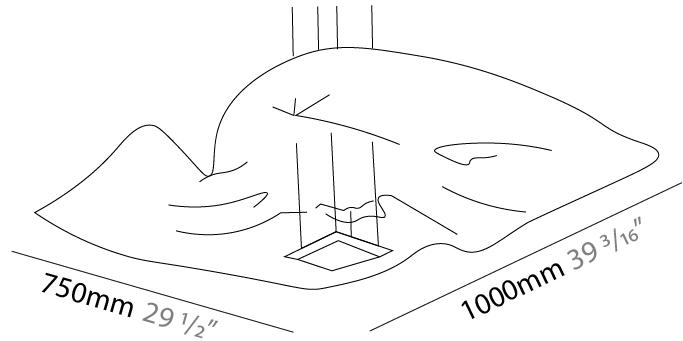

CRASH SURFACE

D132053- _____
base number

1. To build a product code in our configurator select the specify button on the base model # product page
2. To build a manual product code on this datasheet choose from the options listed below in blue font and add the suffix to the base model #

GENERAL

Series: Crash
Brand: Knikerboker
Division: Design
Mounting Type: Surface
Mounting Location: Ceiling

PHYSICAL

Shape: Rectangle
Length (mm): 750
Length (in): 29 1/2
Width (mm): 750
Width (in): 29 1/2
Extension (mm): 150
Extension (in): 5 7/8
Light Distribution: Indirect
Fixture Finish: EWH / EBK / MAN / COF / PRD / SLF / GLF / CLF / BRL / EWS / EWG / EWC / EWR / EBS / EBG / EBC / EBC / EBB / MAS / MAD / MAC / MAB / COS / CGO / CCL / CBL / PRS / PRG / PRC / PRB
Fixture Material: Metal

ELECTRICAL

Lamp Type: LED
Input Wattage (W): 21
Total Output Wattage (W): 20
Dimming: Tri-Mode (Non-Dimming and Phase Dimming (120Vac only) and 0-10V Dimming)
Driver Included: Yes
Driver Location: Integrated
Driver Type: Constant Current - Universal
Driver Class: Class 2
Input Voltage (V): 120 - 277
Constant Current (MA): 250
Upon Request: 0-10Vdc dimming / Phase dimming @120Vac / 277Vac

LED

Number of LEDs: 2
Color Temperature (°K): 3000
Max. Delivered Lumen (lm): 1100
CRI: >85 CRI
Lamp Life (hrs): 50000

OPTICAL

RATINGS AND CERTIFICATIONS

Certified By: Certified for North American Standards
IP rating: IP20