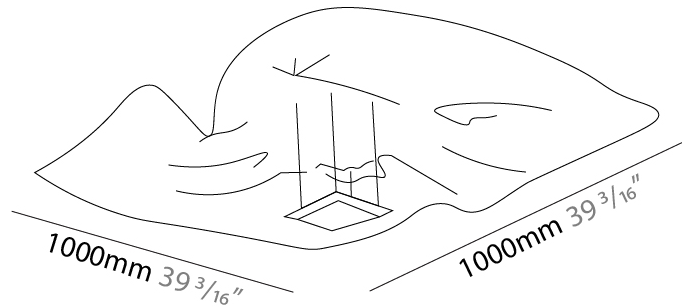

PROJECT	_____
TYPE	_____
SPECIFIER	_____
QUANTITY	_____
DATE	_____

CRASH SURFACE

D132056- _____
base number

1. To build a product code in our configurator select the specify button on the base model # product page
2. To build a manual product code on this datasheet choose from the options listed below in blue font and add the suffix to the base model #

GENERAL

Series: Crash
Brand: Knikerboker
Division: Design
Mounting Type: Surface
Mounting Location: Ceiling

PHYSICAL

Shape: Rectangle
Length (mm): 1000
Length (in): 39 ³/₈
Width (mm): 1000
Width (in): 39 ³/₈
Height (mm): 250
Height (in): 9 ¹³/₁₆
Light Distribution: Indirect
Fixture Finish: EWH / EBK / MAN / COF / PRD / SLF / GLF / CLF / BRL / EWS / EWG / EWC / EWR / EBS / EBG / EBC / EBC / EBB / MAS / MAD / MAC / MAB / COS / CGO / CCL / CBL / PRS / PRG / PRC / PRB
Fixture Material: Metal

ELECTRICAL

Lamp Type: LED
Input Wattage (W): 21
Total Output Wattage (W): 20
Dimming: Tri-Mode (Non-Dimming and Phase Dimming (120Vac only) and 0-10V Dimming)
Driver Included: Yes
Driver Location: Integrated
Driver Type: Constant Current - Universal
Driver Class: Class 2
Input Voltage (V): 120 - 277
Constant Current (MA): 250
Upon Request: 0-10Vdc dimming / Phase dimming @120Vac / 277Vac

LED

Number of LEDs: 2
Color Temperature (°K): 3000
Max. Delivered Lumen (lm): 1100
CRI: >85 CRI
Lamp Life (hrs): 50000

OPTICAL

RATINGS AND CERTIFICATIONS

Certified By: Certified for North American Standards
IP rating: IP20